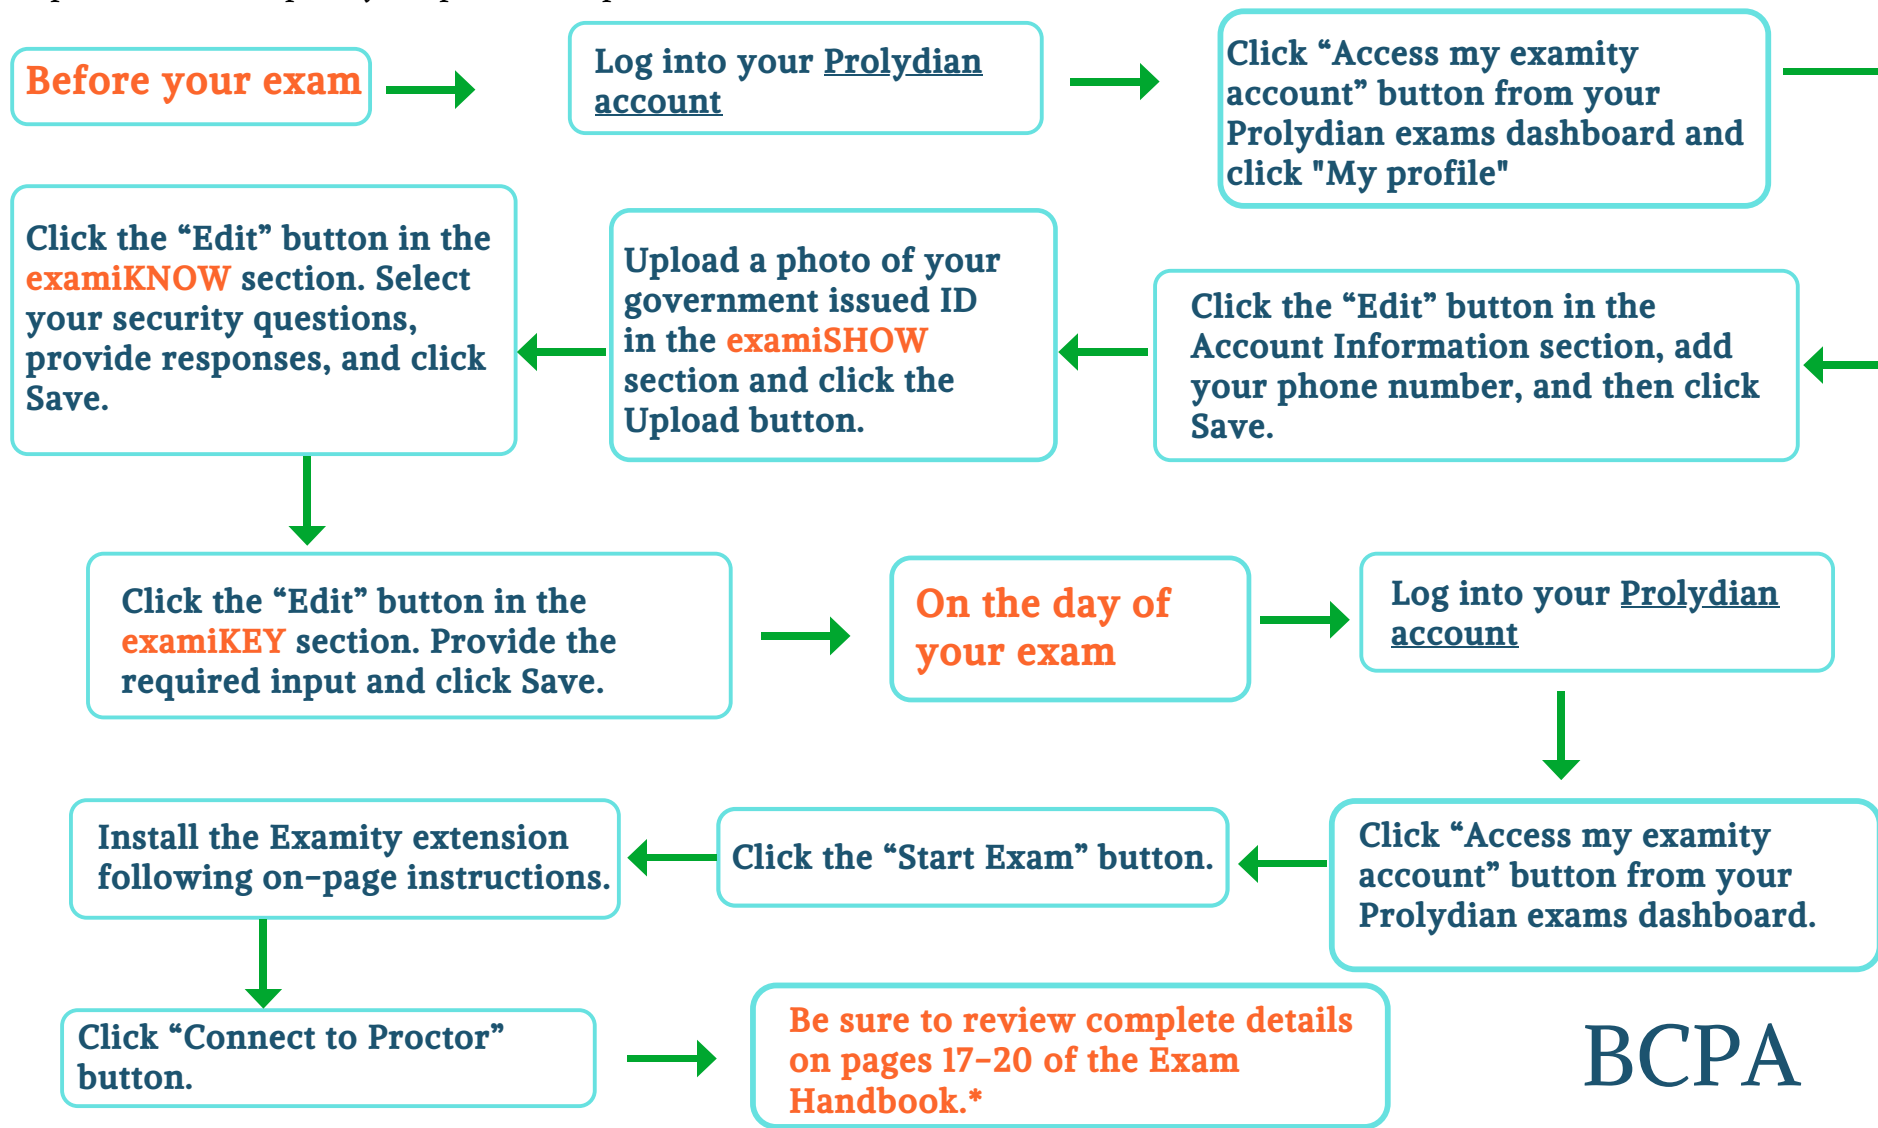

# Taking the Exam Via Remote Proctoring

Prior to beginning your exam, you must complete your Exami profile setup, including the upload of a copy of a government issued Photo ID. You MUST complete the profile setup and computer requirements check prior to beginning your exam. Follow the steps below to complete your profile setup: